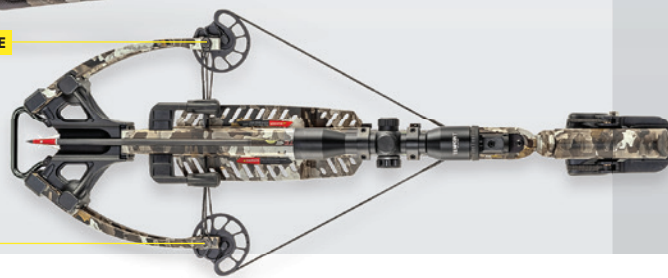

NEW S2 TRIGGER
2-stage, zero-creep design features a NEW DFP (Dry-Fire-Prohibitor) & roller sear system for greater trigger control & precision down-range accuracy.

LIGHTWEIGHT 6.7 POUNDS & COMPACT 9.75-INCH PROFILE
More mobility & more shot opportunities in-the-field by reducing the chance for cam/limb contact in the stand or blind.

SHIPS FULLY ASSEMBLED

TITAN 400™

OUR ALL-TIME BEST-SELLING CROSSBOW, NOW 400 FPS WITH SILENT COCKING.

AVAILABLE FINISH

9.75-INCHES WIDE

SPECIFICATIONS

SPEED **400** FPS WIDTH **9.75** INCHES LENGTH **33** INCHES

ACUDRAW SILENT™
Easiest ACUdraw to operate – providing silent cocking & reducing the draw weight to just 5 lbs. for easy & effortless cocking.

70-YARD PRO-VIEW 400 LIGHTED SCOPE
Offers aimpoints out to 70-yards & features a lighted reticle for a cleaner view & greater down-range accuracy.

BOW HOOK
Easily hang your bow in the stand or protect your broadhead from dirt & grit in the ground blind.

LIGHTWEIGHT 6 POUNDS & COMPACT 9.75-INCH PROFILE
More mobility & more shot opportunities in-the-field by reducing the chance for cam/limb contact in the stand or blind.