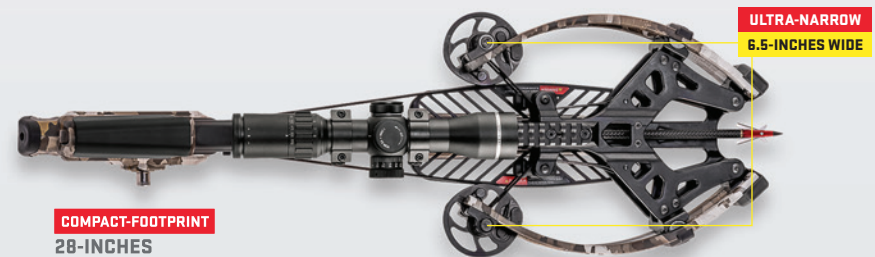

COMPACT-FOOTPRINT
28-INCHES

ULTRA-NARROW
6.5-INCHES WIDE

NEW TX 28™

COMPACT CUTTING-EDGE TECHNOLOGY AT ITS BEST PRICE EVER.

SPEED
410 FPS

WIDTH
6.5 INCHES

LENGTH
28 INCHES

ACU-LOCK™
SCOPE BRIDGE