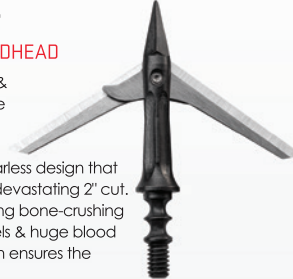

WICKED RIDGE IMPACT

2-BLADE EXPANDABLE BROADHEAD

Designed for precision, durability, & performance at a great value, the 100-grain, 2-blade, rear-deploying Impact broadhead features a steel construction & a simple, collarless design that delivers field point accuracy & a devastating 2" cut. Its stainless-steel ferrule & ultra-strong bone-crushing tip deliver massive wound channels & huge blood trails, while its floating blade design ensures the blades do not open in-flight.

HEA-B03.3 Impact Broadhead (3-pack)