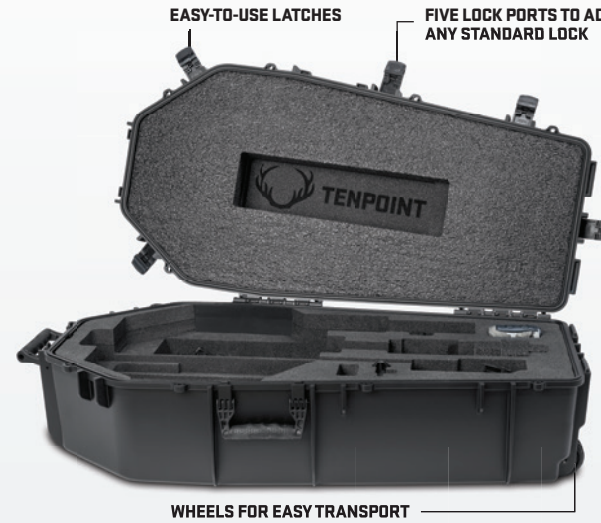

EXTERIOR DIMENSIONS:
CASE LENGTH: 41" CASE WIDTH: 21" CASE DEPTH: 13.75"
HEAVY-DUTY EXTERIOR BUILT FROM RUGGED LIGHT-WEIGHT POLYPROPYLENE COPOLYMER.

HCA-20425 Hard Case