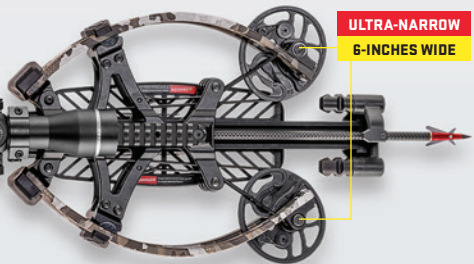

NEW AXIS™ XL TRIPOD
PAGE 25

Designed for all hunting situations with ground blind to standing height adjustment, the Axis XL features premium woven carbon fiber legs that provide lightweight durability & rigidity & extends up to 58" standing height - all while maintaining an ultra-compact carry footprint.

TRIGGERTECH PRECISION TRIGGER
Using TriggerTech's patented Zero-Creep Technology™, this 3 lb. trigger features a clean, crisp "break like glass" feel to improve accuracy & precision.

CENTERPUNCH HPX ARROW WITH SNAP-IN NOCK
Alpha-Nock HPX snaps into the TriggerTech trigger box & allows you to hear & feel that your arrow is properly locked & loaded.

AR-STYLE AMBIDEXTROUS THUMB SAFETY
Conveniently located safety allows you to keep both hands on the crossbow & eyes locked on your game.

ZERO-TRAC BARREL & GUIDE-LOCK ARROW REST SYSTEM
Rail-less design reduces weight & eliminates arrow friction while GUIDE-Lock Rest System fully captures the arrow for unprecedented down-range precision.

COMPACT-FOOTPRINT
29-INCHES

ULTRA-NARROW
6-INCHES WIDE

NEW TRX 26™

THE FASTEST COMPACT CROSSBOW IN THE WORLD.

SPEED
460 FPS

WIDTH
5.75 INCHES

LENGTH
26.5 INCHES

EXTEND YOUR EFFECTIVE RANGE
Also available with **Burris® Oracle X™** Rangefinding Scope.