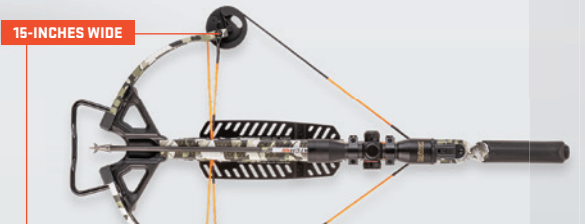

SPECIFICATIONS

SPEED
390 FPS

WEIGHT
5.8 POUNDS
with Tactical Stock

LENGTH
31.5 INCHES

BUILT-IN ACUDRAW

Best-in-class crank cocking device reduces draw weight to just 5 lbs. for easy & effortless cocking.

70-YARD PRO-VIEW 400 LIGHTED SCOPE

Offers aimpoints out to 70-yards & features a lighted reticle for a cleaner view & greater down-range accuracy. (Illuminated red or green)

BUILT IN AMERICA

Inspected, built, & tested in Mogadore, Ohio, giving you craftsmanship you can depend on.

AVAILABLE WITH:

TACTICAL STOCK WITH ROPE-SLED

Locks in six positions & allows for up to 2 1/2" of adjustability in 1/2" increments.

FEATURES:

PRE-SIGHTED AT 20-YARDS

Pre-sighted by American workers before leaving the factory to ensure your first shots are on target.

GORDON GLASS™ | AVIENT