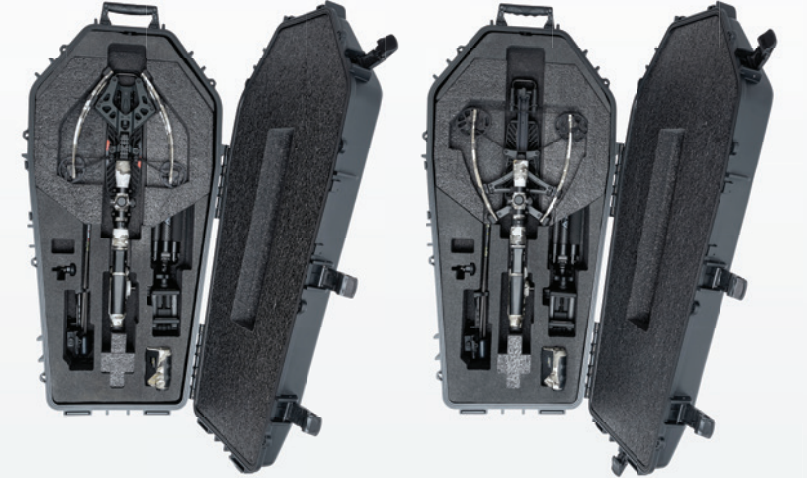

Fits reverse-draw crossbows measuring up to 13" axle-to-axle uncocked & up to 32.5" in length.

SIX INTERIOR STORAGE AREAS ARE SPECIFICALLY DESIGNED TO FIT WHAT YOU NEED FOR THE HUNT!

- Quiver with arrows & broadheads
- Rangefinder
- Two general storage areas
- Crank handle
- Tripod or arrow tube