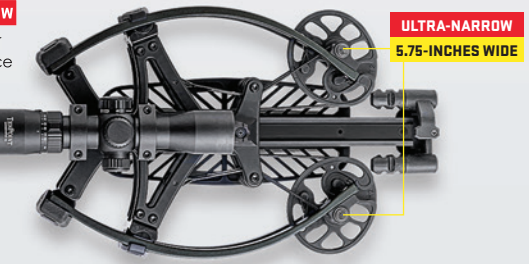

ULTRA-NARROW
5.75-INCHES WIDE