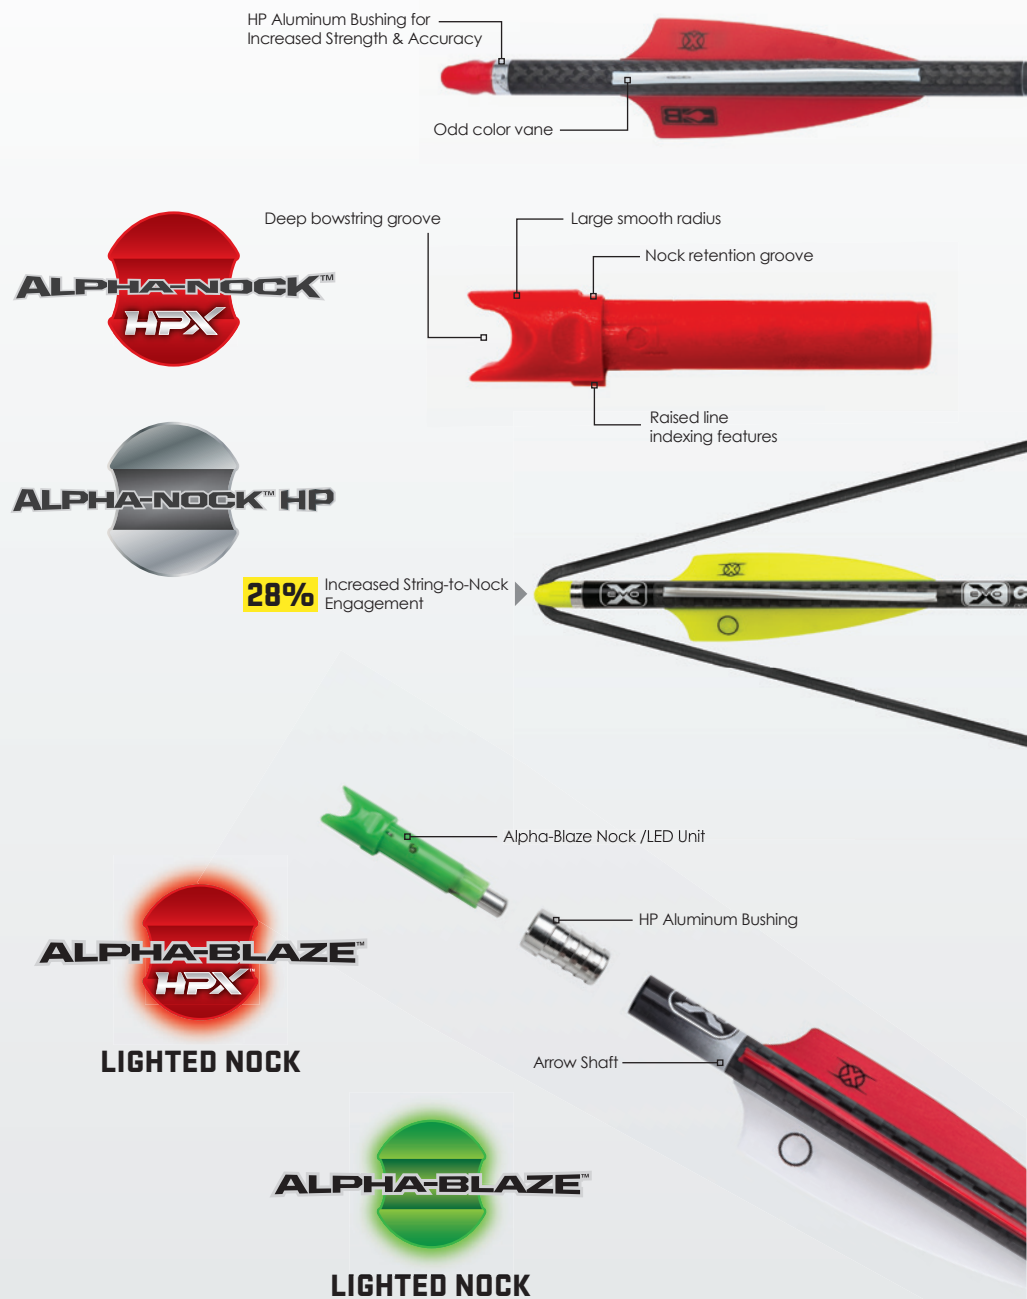

NOTE: The Alpha-Nock HPX is required for use with TenPoint rail-less crossbows (TX & TRX Series).

NOTE: The Alpha-Nock HPX is compatible with all TenPoint & Wicked Ridge crossbows.

LIGHTED NOCKS

ALPHA-BLAZE & ALPHA-BLAZE HPX

TenPoint's Alpha-Blaze & Alpha-Blaze HPX Lighted Nocks contain a one-piece Nock/LED unit that is indexed with the vanes & press fits into the arrow's Aluminum Bushing. Upon firing the crossbow, the bow string pushes the nock fully into the bushing & activates the LED light.

Deactivate the easy on/off lighted nock by pulling the nock straight out until the light turns off. The LED light system lasts for approximately 24 hours when activated.

The lighted nock fits into TenPoint & Wicked Ridge arrows equipped with an HP Aluminum Bushing (sold separately).

BE SURE THE NOCK'S RAISED LINE INDEXING FEATURE IS PROPERLY ALIGNED WITH THE ODD COLORED VANE ON YOUR ARROW.

* All TenPoint & Wicked Ridge crossbows require the use of an Alpha-Nock HP or Alpha-Nock HPX Arrow. Failure to do so will void the manufacturer's warranty.

* All TenPoint rail-less crossbows require the use of an Alpha-Nock HPX Arrow (TX & TRX Series). Failure to do so will void the manufacturer's warranty.

HEA-379.3	3-pack Alpha-Blaze Lighted Nock for HP Bushing – Green
HEA-380.3R	3-pack Alpha-Blaze HPX Lighted Nock for HP Bushing - Red (required for TenPoint rail-less crossbows) not shown