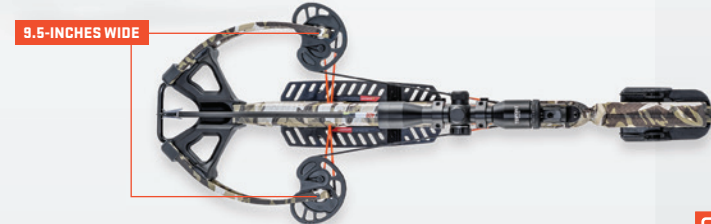

SPECIFICATIONS

SPEED
390 FPS

WEIGHT
5.8 POUNDS

WIDTH
9.5 INCHES

BUILT-IN ACUDRAW

Best-in-class crank cocking device reduces draw weight to just 5 lbs. for easy & effortless cocking.

70-YARD PRO-VIEW 400 LIGHTED SCOPE

Offers aimpoints out to 70-yards & features a lighted reticle for a cleaner view & greater down-range accuracy. (Illuminated red or green)

BUILT IN AMERICA

Inspected, built, & tested in Mogadore, Ohio, giving you craftsmanship you can depend on.

SHIPS FULLY ASSEMBLED

More mobility & more shot opportunities by reducing the chance for cam/limb contact in the stand or blind.

PRE-SIGHTED AT 20-YARDS

Pre-sighted by American workers before leaving the factory to ensure your first shots are on target.

SENTRY BOWHANGER

Easily hang your bow in the stand or protect your broadhead from dirt & grit in the ground blind.

GORDON GLASS™ | AVIENT